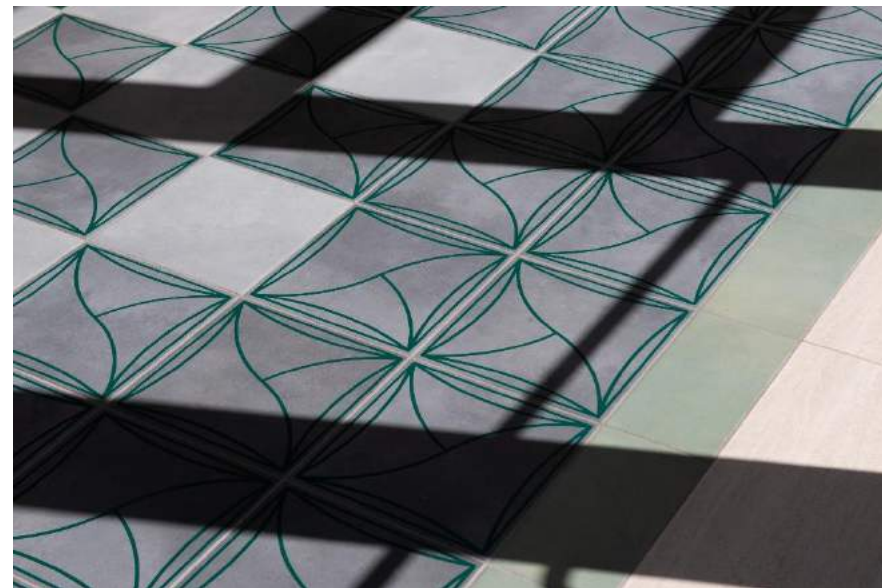

Bahamian Pioneers
South Florida History Themed Wallpaper Design

Cape Florida Lighthouse

Pine Rockland

DEON RUBI
DECO FLOOR TILE, 2019
MAIN LOBBY & SEVEN (7) UNIQUE ELEVATOR LANDINGS

DEON RUBI
BLADE CHANDELIER, 2019
MAIN LOBBY