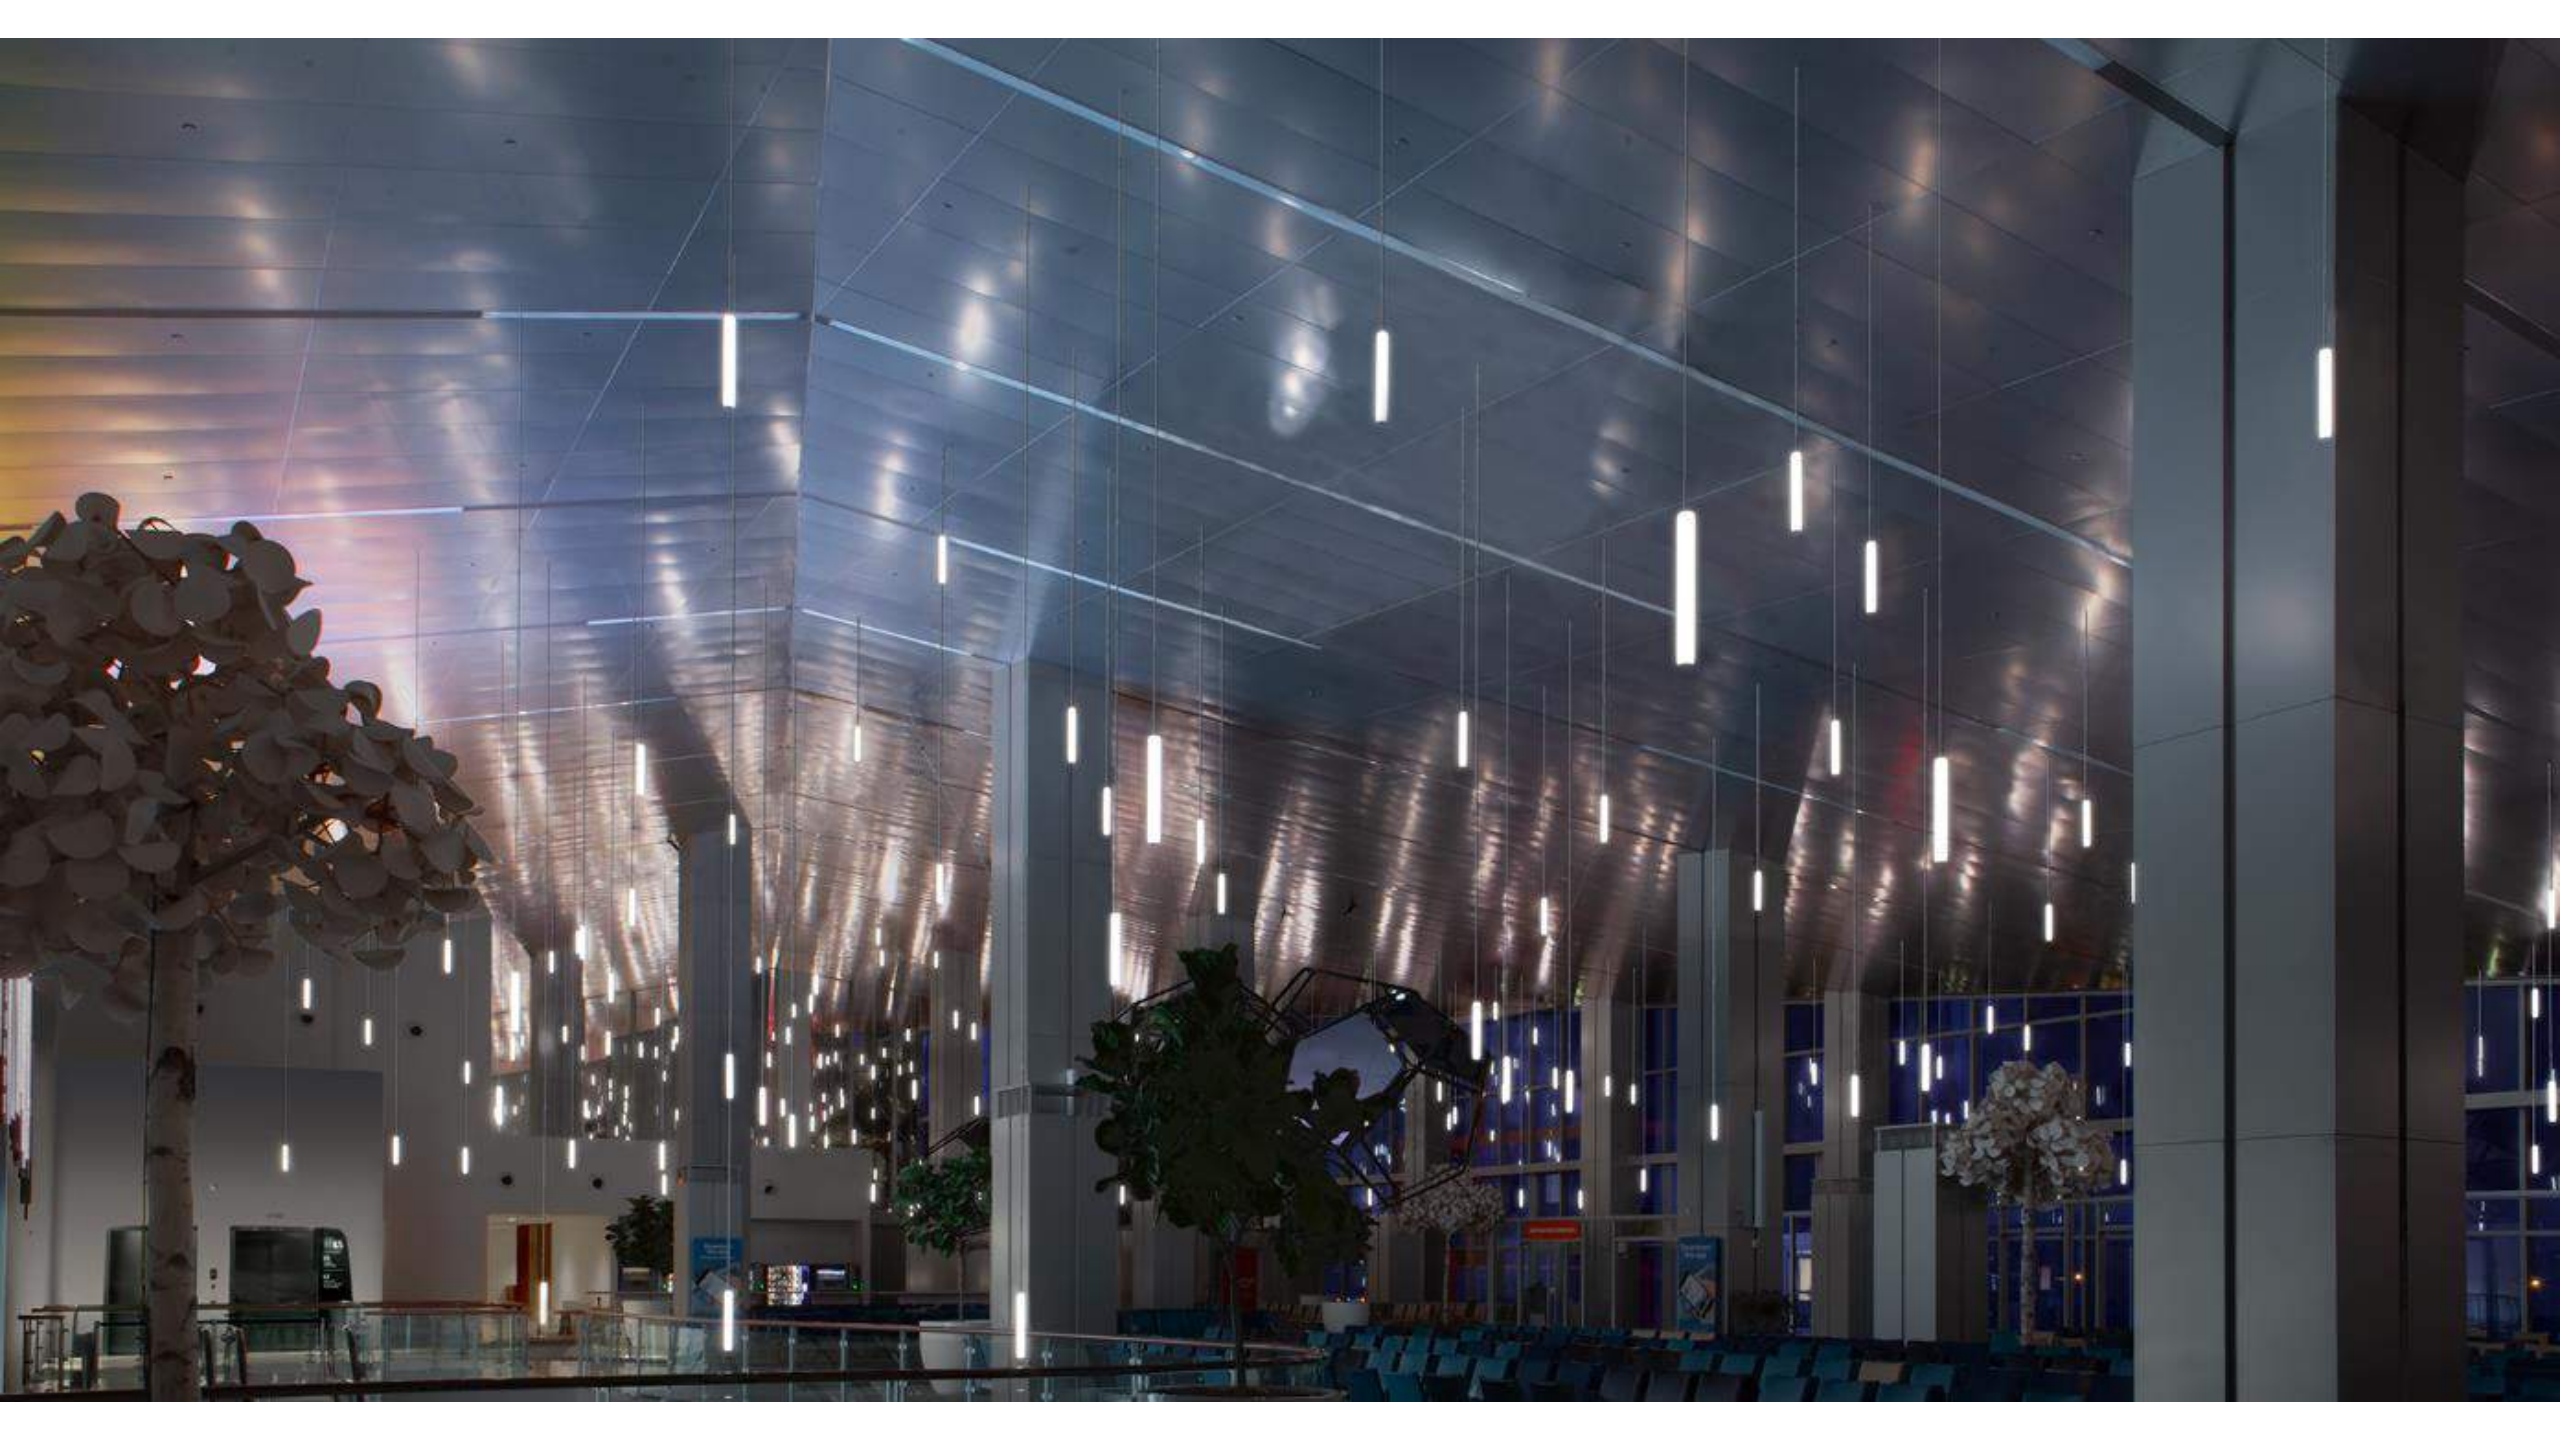

MAGNUS SODAMIN
TROPICAL DISCO, 2019

Erwin Redl

Royal Caribbean - Terminal A

Volume Miami, 2018

Interior Light Installation with programmable white LEDs

566 x 123 x 102 ft / 173 x 37 x 31 m

White LEDs, wires, custom-electronics, custom-software

Royal Caribbean Cruise Line Terminal, Miami, Florida

Opened to the public December 2018

Lighting completed spring 2020

Miami-Dade County

Art in Public Places

Department of Cultural Affairs

Royal Caribbean

Artist Shortlists