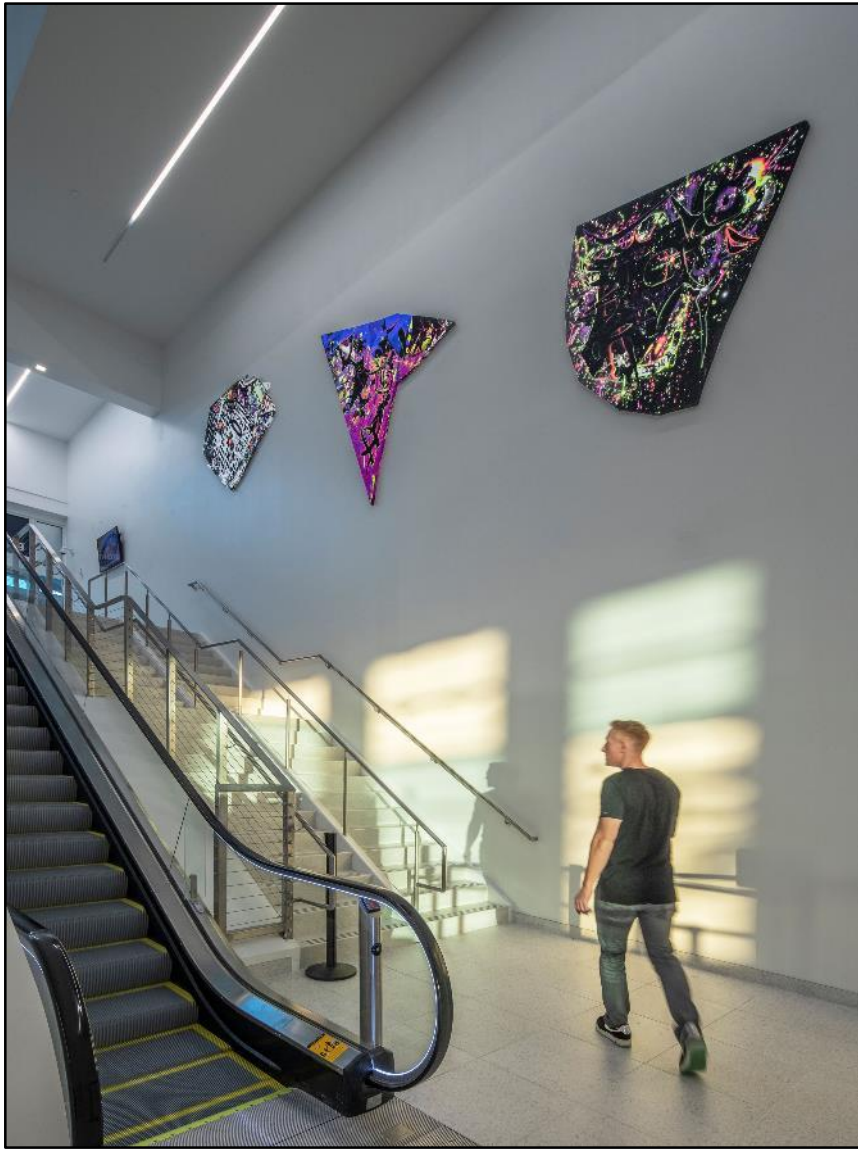

ART IN
PUBLIC
PLACES
MIAMI-DADE COUNTY

November 15, 2023
Cultural Affairs Council

Terminal F – Carnival Cruise Line

Terminal F - Carnival Cruise Line, Miami Public Art Reveal | Art in Public Places

Mette Tommerup, 'Ocean Contour', 2022.

- Wed, Dec 6, 2023
- 7pm - 8pm (Miami Beach)
- Terminal F - Carnival Cruise Line
1103 North Cruise Boulevard
Miami
United States

Export to calendar

INSTITUTION EVENT

Please join Art in Public Places and artists to experience new large-scale commissions by Aaron Curry, Juana Valdes, Mette Tommerup, Lydia Rubio, and Robert Chambers. Several artists will be present.